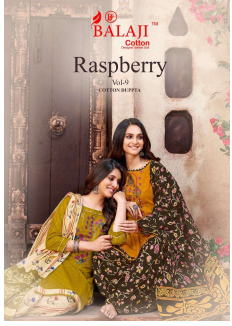

*Asliwholesale*

TOP FABRIC : Cotton (2.50MTS)

BOTTOM FABRIC : Cotton (2.50 MTS)

DUPATTA FABRIC : Cotton (2.30MTS)