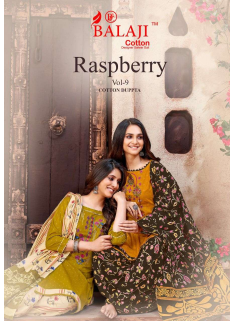

Asliwholesale

TOP FABRIC : Cotton (2.50MTS)
BOTTOM FABRIC : Cotton (2.50 MTS)
DUPATTA FABRIC : Cotton (2.30MTS)