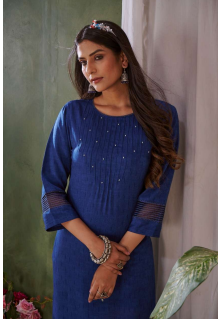

*Asliwholesale*

TOP FABRIC : RAYON DOBBY ORGANZA WORK  
BOTTOM FABRIC : COTTON FLEX