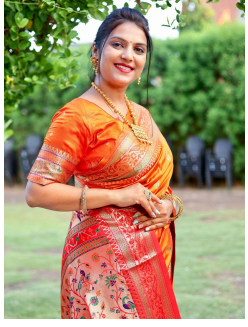

Asliwholesale

SAREE FABRIC : SOFT KANCHI PAITHANI
BLOUSE FABRIC : MATCHING