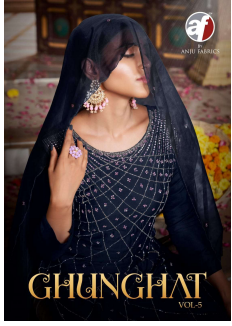

Asliwholesale

TOP FABRIC : VISCOSE CHANDERI WITH HANDWORK
BOTTOM FABRIC : JAAM SILK
DUPATTA FABRIC : ORGANZA