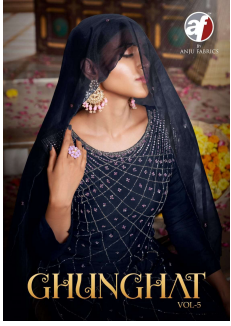

*Asliwholesale*

TOP FABRIC : VISCOSE CHANDERI WITH HANDWORK

BOTTOM FABRIC : JAAM SILK

DUPATTA FABRIC : ORGANZA