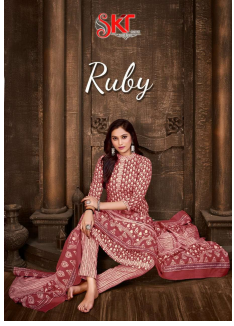

Asliwholesale

TOP FABRIC : PURE SOFT COTTON DIGITAL STYLE PRINT 2.50MTS
BOTTOM FABRIC : SEMILOON SOFT COTTON PLANE 2.50MTS
DUPATTA FABRIC : MAL COTTAN DUPATTA PRINT 2.25MTS