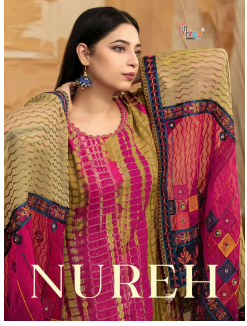

Asliwholesale

TOP FABRIC : PURE SLUB COTTON WITH HAND TIE DIE PRINT
BOTTOM FABRIC : SEMILAWN
DUPATTA FABRIC : FANCY EMBROIDERED MIRROR WORK