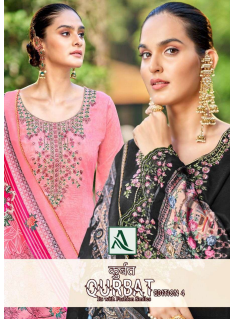

*Asliwholesale*

TOP FABRIC : Zaan Cotton With Embroidery Diamond Work

BOTTOM FABRIC : Pure Cotton Solid

DUPATTA FABRIC : Pure Cotton Print