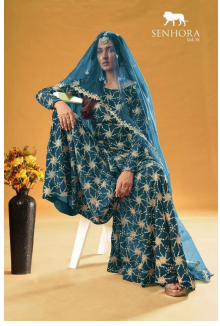

*Asliwholesale*

TOP FABRIC : FAUX GEORGETTE EMBROIDERED (Free Size Stitched)

BOTTOM FABRIC : GEORGETTE

DUPATTA FABRIC : NET