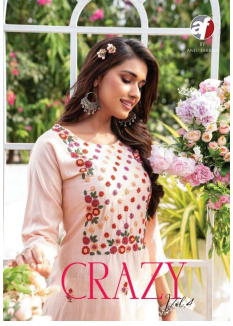

*Asliwholesale*

TOP FABRIC : VISCOSE REYON KATHA WITH HEAVY NOTT WORK