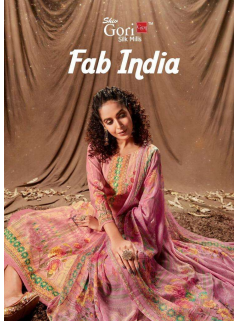

*Asliwholesale*

TOP FABRIC : Khadi Cotton Digital Print (2.50 mtrs)

BOTTOM FABRIC : Heavy Cotton (2.50 mtrs)

DUPATTA FABRIC : Nazneen Print (2.25)mtrs