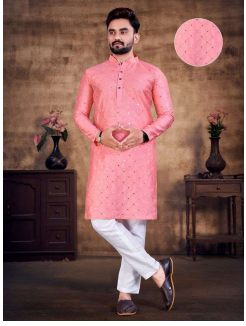

Asliwholesale

TOP FABRIC : Heavy Cotton Slub With Mirror Work
BOTTOM FABRIC : Heavy Cotton