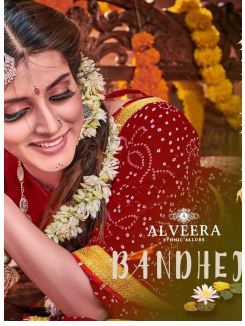

Asliwholesale

SAREE FABRIC : Faux Georgette With Bandhani Print
BLOUSE FABRIC : Art Silk