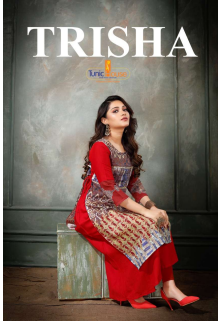

*Asliwholesale*

TOP FABRIC : CHANDERI SILK WITH RAYON INNNER GOWN ATTACHED