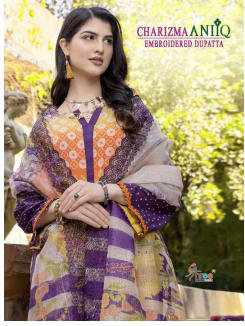

*Asliwholesale*

TOP FABRIC : PURE LAWN COTTON PRINT WITH SELF & PATCH WORK

BOTTOM FABRIC : SEMILAWN

DUPATTA FABRIC : SILVER / COTTON WITH HEAVY BORDER EMBROIDERD