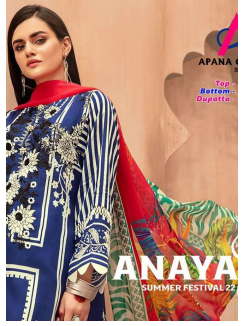

*Asliwholesale*

TOP FABRIC : INDO COTTON2.50mtr  
BOTTOM FABRIC : INDO COTTON2.50 mtr  
DUPATTA FABRIC : INDO COTTON MUL2.25mtr