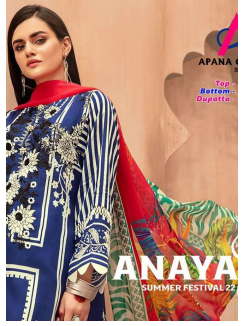

Asliwholesale

TOP FABRIC : INDO COTTON2.50mtr
BOTTOM FABRIC : INDO COTTON2.50 mtr
DUPATTA FABRIC : INDO COTTON MUL2.25mtr