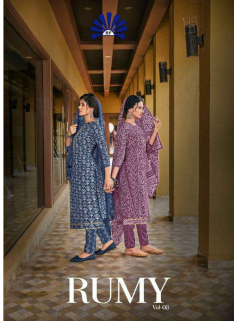

*Asliwholesale*

TOP FABRIC : COTTON PRINT WITH NECK PATTI  
BOTTOM FABRIC : SOFT COTTON PRINT(3mtr apx)  
DUPATTA FABRIC : COTTON PRINT