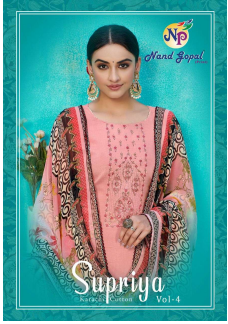

Asliwholesale

TOP FABRIC : Cotton (2.35 mtr)
BOTTOM FABRIC : Cotton (2 Mtr)
DUPATTA FABRIC : Cotton Printed (2.25Mtr)