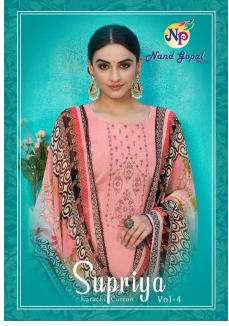

*Asliwholesale*

TOP FABRIC : Cotton (2.35 mtr )

BOTTOM FABRIC : Cotton (2 Mtr )

DUPATTA FABRIC : Cotton Printed (2.25Mtr)