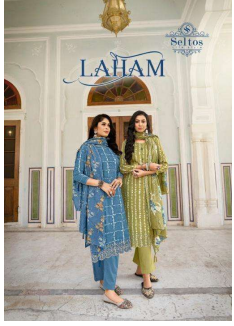

*Asliwholesale*

TOP FABRIC : Pure Rayon With Digital Print Scalp Work

BOTTOM FABRIC : Cotton Solid

DUPATTA FABRIC : Pure Cotton Mal Foil Print