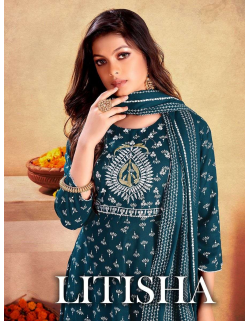

*Asliwholesale*

TOP FABRIC : HEAVY 14 KG RAYON WITH FOIL PRINT AND HEAVY EMBROIDERY WORK  
BOTTOM FABRIC : HEAVY 14 KG RAYON WITH FOIL PRINT  
DUPATTA FABRIC : HEAVY 14 KG RAYON WITH FOIL PRINT