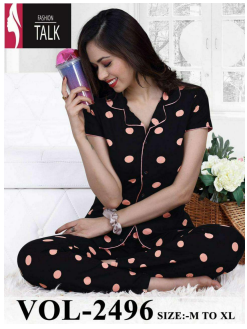

Asliwholesale

VOL-2496 SIZE:-M TO XL

TOP FABRIC : Heavy Shinker Hosiery Cotton

BOTTOM FABRIC : Heavy Shinker Hosiery Cotton