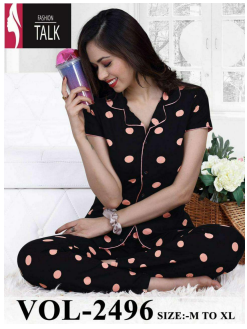

Asliwholesale

VOL-2496 SIZE:-M TO XL

TOP FABRIC : Heavy Shinker Hosiery Cotton
BOTTOM FABRIC : Heavy Shinker Hosiery Cotton