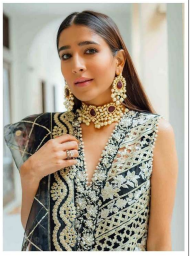

Asliwholesale

TOP FABRIC : HEAVY FAUX GEROGETTE EMBROIDERED
BOTTOM FABRIC : FAUX GEORGATTE WORK WITH SANTOON
DUPATTA FABRIC : ORGANZA PRINTED WITH EMBROIDERY WITH MOTI WORK