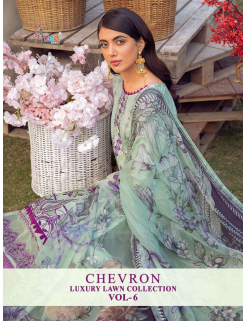

*Asliwholesale*

TOP FABRIC : PURE LAWN PRINT WITH HEAVY SELF EMBROIDERY

BOTTOM FABRIC : SEMILAWN

DUPATTA FABRIC : SILVER / COTTON