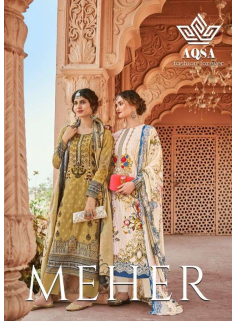

Asliwholesale

TOP FABRIC : Cambric Print With Embroidery
BOTTOM FABRIC : Soft Cotton (2.80 MTR APPX.)
DUPATTA FABRIC : Mal Voil Print