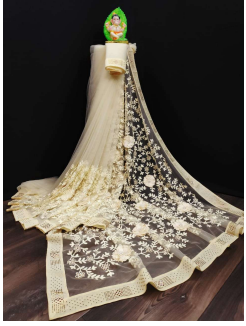

Asliwholesale

SAREE FABRIC : Soft Net With Fancy Rubin Diamond Work
BLOUSE FABRIC : Matching