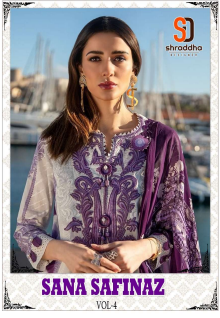

Asliwholesale

TOP FABRIC : LAWN COTTON PRINTED WITH HEAVY EMBROIDERY
BOTTOM FABRIC : SEMI LAWN
DUPATTA FABRIC : CHIFFON PRINTED/ MAL MAL COTTON PRINT