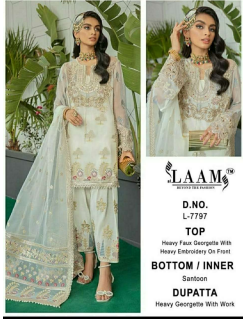

LAAM®

D.NO.
L-7797

TOP

BOTTOM / INNER

Santoon

DUPATTA

Heavy Georgette With Work

TOP FABRIC : CHECK THE IMAGE ABOVE