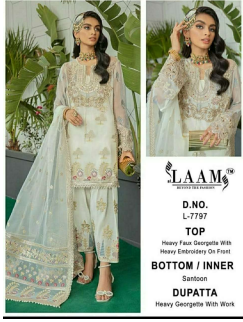

TOP FABRIC : CHECK THE IMAGE ABOVE