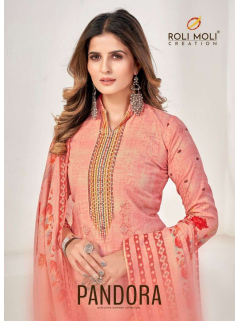

Asliwholesale

TOP FABRIC : Soft Cotton Print With Siroski Diamond Work

BOTTOM FABRIC : Cotton

DUPATTA FABRIC : Cotton