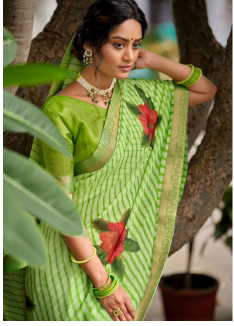

Asliwholesale

SAREE FABRIC : Georgette Gold Print
BLOUSE FABRIC : Matching