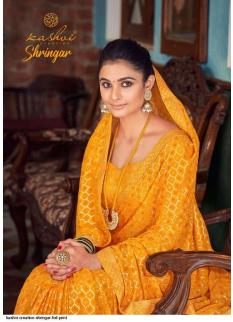

Asliwholesale

SAREE FABRIC : Alfino With Foil Print
BLOUSE FABRIC : Matching