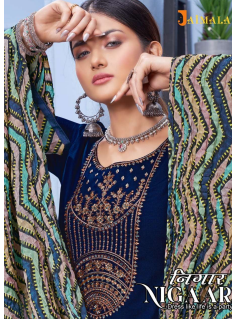

*Asliwholesale*

TOP FABRIC : Pure Ryon Slub with Embroidery & Swarovski Diamond Work

BOTTOM FABRIC : Pure Reyon Solid

DUPATTA FABRIC : Pure Designer Bandhej Crush Dup