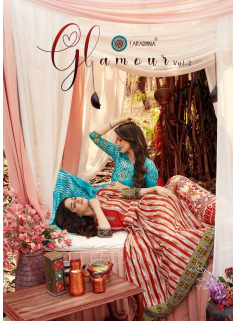

*Asliwholesale*

TOP FABRIC : Rayon 14 Kgs (Liva Approved) With Zigzag Print & Embroidery Work