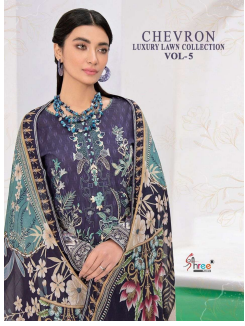

*Asliwholesale*

TOP FABRIC : PURE LAWN PRINT WITH HEAVY SELF EMBROIDERY

BOTTOM FABRIC : SEMILAWN

DUPATTA FABRIC : SILVER / COTTON