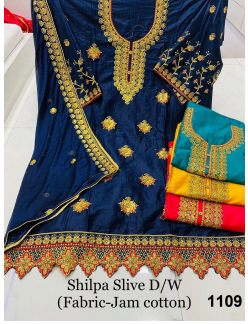

Asliwholesale

Shilpa Slive D/W
(Fabric-Jam cotton) **1109**

TOP FABRIC : CHECK THE IMAGE ABOVE