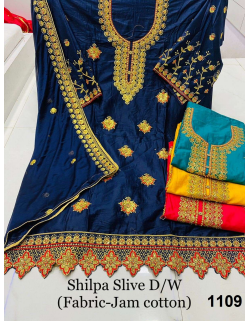

*Asliwholesale*

Shilpa Slive D/W  
(Fabric-Jam cotton) **1109**

TOP FABRIC : CHECK THE IMAGE ABOVE