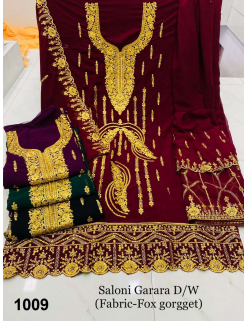

Asliwholesale

1009

Saloni Garara D/W
(Fabric-Fox gorget)

TOP FABRIC : CHECK THE IMAGE ABOVE