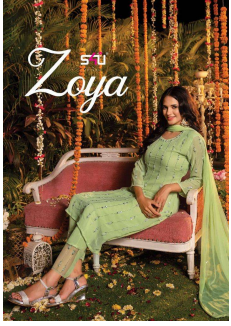

Asliwholesale

TOP FABRIC : VISCOSE GEORGETTE
BOTTOM FABRIC : GEORGETTE
DUPATTA FABRIC : VISCOSE GEORGETTE