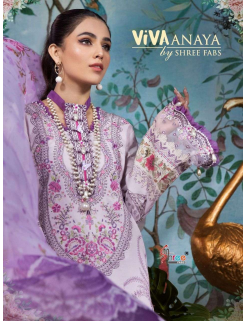

*Asliwholesale*

TOP FABRIC : PURE LAWN COTTON WITH HEAVY EMBROIDERY PATCHES

BOTTOM FABRIC : SEMI LAWN

DUPATTA FABRIC : SILVE CHIFFON / COTTON