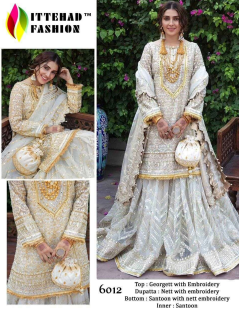

TOP FABRIC : GEORGETTE
BOTTOM FABRIC : NET
DUPATTA FABRIC : NET