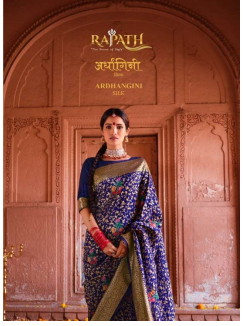

*Asliwholesale*

SAREE FABRIC : Soft Pure Dola Silk With Mina