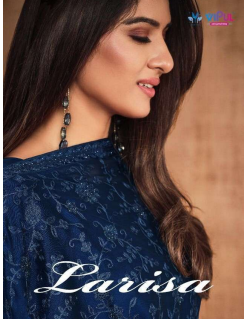

*Asliwholesale*

TOP FABRIC : Two Tone Georgette With Diamond Work

BOTTOM FABRIC : Santoon

DUPATTA FABRIC : Two Tone Georgette With Diamond Work