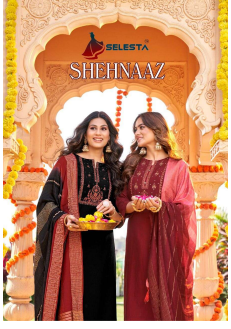

Asliwholesale

TOP FABRIC : CHINNON SILK
DUPATTA FABRIC : NYLON VISCOSE