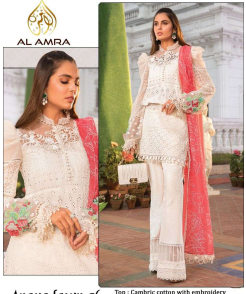

TOP FABRIC : CHECK THE ABOVE IMAGE
BOTTOM FABRIC : CHECK THE ABOVE IMAGE
DUPATTA FABRIC : CHECK THE ABOVE IMAGE