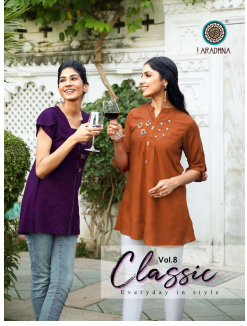

*Asliwholesale*

TOP FABRIC : Rayon 14 Kgs (Liva Approved) With Embroidery Work