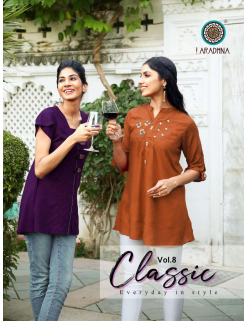

*Asliwholesale*

TOP FABRIC : Rayon 14 Kgs (Liva Approved) With Embroidery Work