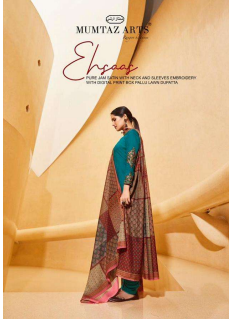

Asliwholesale

TOP FABRIC : JAM SATIN
BOTTOM FABRIC : LAWN DYED
DUPATTA FABRIC : LAWN MAL MAL