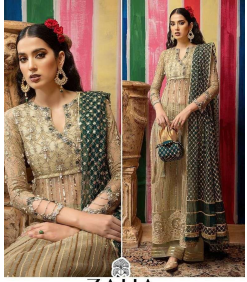

TOP FABRIC : GEORGETTE
BOTTOM FABRIC : SANTOON
DUPATTA FABRIC : NET