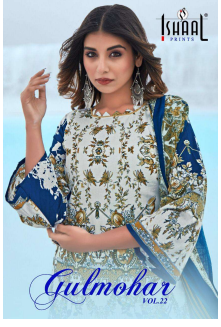

*Asliwholesale*

TOP FABRIC : Pure Lawn (Cut 2.25 mtr)  
BOTTOM FABRIC : Pure Lawn (Cut 2.00 mtr)  
DUPATTA FABRIC : Pure Cotton Mal Mal (Cut 2.25 mtr)