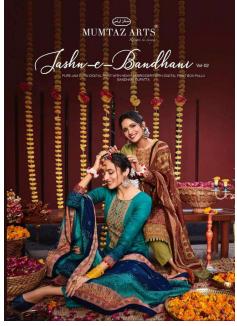

Asliwholesale

TOP FABRIC : JAM SATIN
BOTTOM FABRIC : LAWN DYED
DUPATTA FABRIC : LAWN DYED