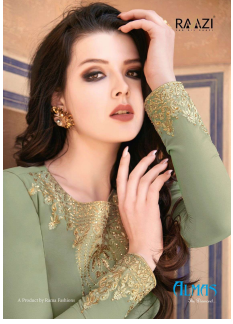

Asliwholesale

TOP FABRIC : SOFT GEORGETTE
BOTTOM FABRIC : SANTOON
DUPATTA FABRIC : SOFT GEORGETTE