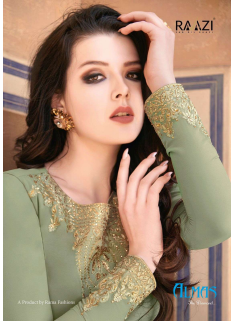

Asliwholesale

TOP FABRIC : SOFT GEORGETTE
BOTTOM FABRIC : SANTOON
DUPATTA FABRIC : SOFT GEORGETTE