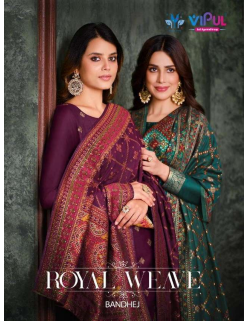

*Asliwholesale*

TOP FABRIC : Two Tone Silk Jacquard With Swarovski Work

BOTTOM FABRIC : Santoon

DUPATTA FABRIC : Two Tone Silk Jacquard