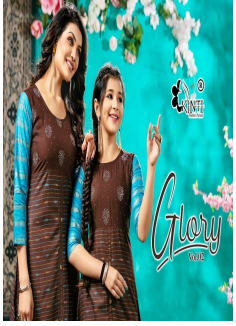

*Asliwholesale*

TOP FABRIC : Rayon 14 KG Foil Print With Swarovski Work