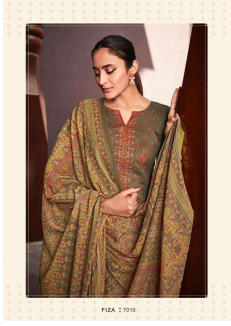

Asliwholesale

TOP FABRIC : JAM SATIN
BOTTOM FABRIC : LAWN DYED
DUPATTA FABRIC : LAWN