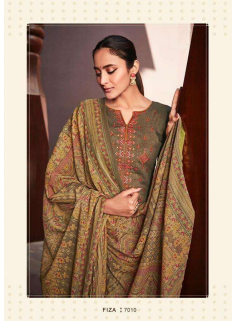

Asliwholesale

TOP FABRIC : JAM SATIN
BOTTOM FABRIC : LAWN DYED
DUPATTA FABRIC : LAWN